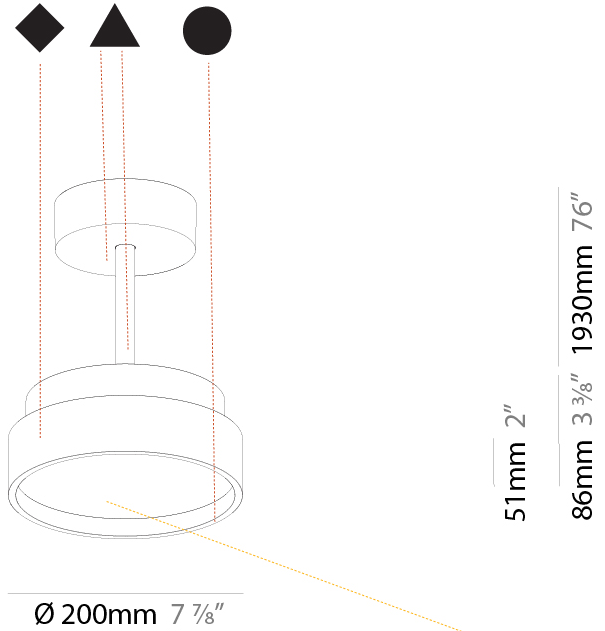

GENERAL

Series: Sign Diva Tube
Subseries: Sign Diva Tube Korona
Partner: Prolicht
Division: Architectural
Installation: Suspension
Product Type: Pendant
Mounting Location: Ceiling
Light Distribution: Direct

PHYSICAL

Shape: Round
Diameter (mm): 200
Diameter (in): 7 7/8
Height (mm): 86
Height (in): 3 3/8
Max. Overall Height (mm): 2016
Max. Overall Height (in): 79 3/8
Weight (kg): 1.789
Weight (lbs): 3.944
Diffuser: PMMA - Opal / Micro-Prism / Sparkling Secret / Vintage Industrial
Fixture Finish: SSR / BKV / CWI / CRY / HAB / UFT / ITA / RUA / FTG / MYG / LOD / PUS / FRO / FUP / KIA / POP / BLS / SPG / MEY / GOH / CHC / COM / ABZ / JAG / OBR / MOS / ROR
Fixture Material: PMMA / Extruded Aluminum / Steel

ELECTRICAL

Lamp Type: LED (Zhaga Standard)
Input Wattage (W): 10
Dimming: Tri-Mode (Non-Dimming and Phase Dimming (120Vac only) and 0-10V Dimming)
Driver Included: Yes
Driver Location: Integrated
Driver Type: Constant Current - Universal
Driver Class: Class 2
Input Voltage (V): 120 - 277
Constant Current (MA): 350

LED

Color Temperature (°K): 2700 / 3000 / 3500 / 4000
Max. Delivered Lumen (lm): 836 / 895 / 903 / 921
Nominal Lumen (lm): 1280 / 1370 / 1382 / 1410
CRI: >90 CRI
Lamp Life (hrs): 50000

OPTICAL

RATINGS AND CERTIFICATIONS

Certified By: Certified for North American Standards
IP rating: IP20