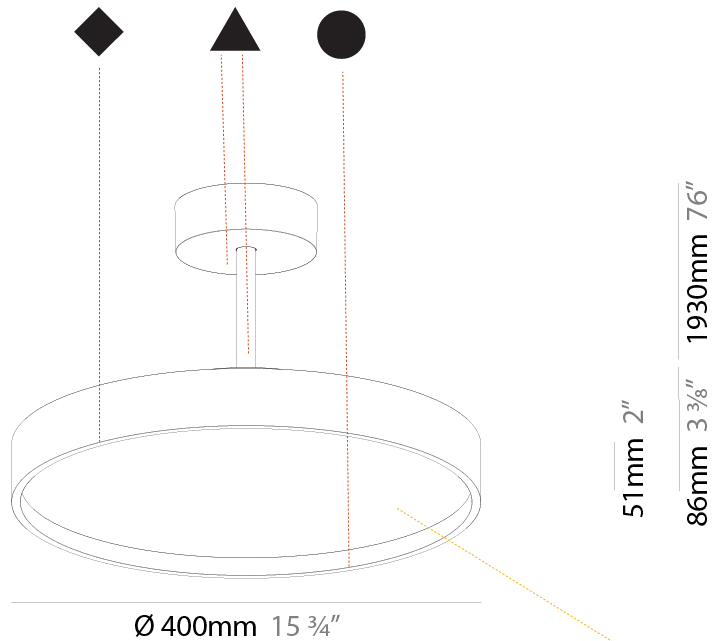

GENERAL

Series: Sign Diva Tube
Subseries: Sign Diva Tube Korona
Partner: Prolicht
Division: Architectural
Installation: Suspension
Product Type: Pendant
Mounting Location: Ceiling
Light Distribution: Direct

PHYSICAL

Shape: Round
Diameter (mm): 400
Diameter (in): 15 3/4
Height (mm): 86
Height (in): 3 3/8
Max. Overall Height (mm): 2016
Max. Overall Height (in): 79 3/8
Weight (kg): 3.251
Weight (lbs): 7.167
Diffuser: PMMA - Opal / Micro-Prism / Sparkling Secret / Vintage Industrial
Fixture Finish: SSR / BKV / CWI / CRY / HAB / UFT / ITA / RUA / FTG / MYG / LOD / PUS / FRO / FUP / KIA / POP / BLS / SPG / MEY / GOH / CHC / COM / ABZ / JAG / OBR / MOS / ROR
Fixture Material: PMMA / Extruded Aluminum / Steel

ELECTRICAL

Lamp Type: LED (Zhaga Standard)
Input Wattage (W): 17
Dimming: Tri-Mode (Non-Dimming and Phase Dimming (120Vac only) and 0-10V Dimming)
Driver Included: Yes
Driver Location: Integrated
Driver Type: Constant Current - Universal
Driver Class: Class 2
Input Voltage (V): 120 - 277
Constant Current (MA): 500

LED

Color Temperature (°K): 2700 / 3000 / 3500 / 4000
Max. Delivered Lumen (lm): 1807 / 1943 / 1951 / 1991
Nominal Lumen (lm): 2250 / 2420 / 2430 / 2480
CRI: >90 CRI
Lamp Life (hrs): 50000

OPTICAL

RATINGS AND CERTIFICATIONS

Certified By: Certified for North American Standards
IP rating: IP20