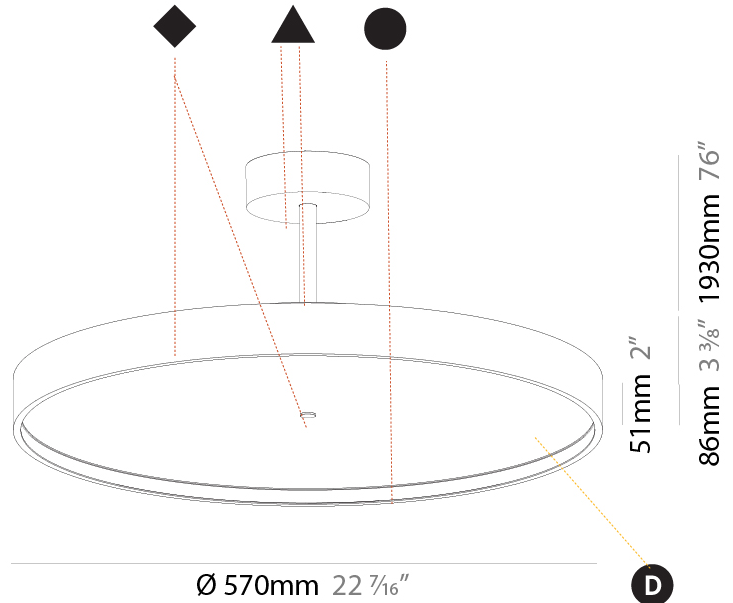

GENERAL

Series: Sign Diva Tube
Subseries: Sign Diva Tube Korona
Partner: Prolicht
Division: Architectural
Installation: Suspension
Product Type: Pendant
Mounting Location: Ceiling
Light Distribution: Direct

PHYSICAL

Shape: Round
Diameter (mm): 570
Diameter (in): 22 7/16
Height (mm): 86
Height (in): 3 3/8
Max. Overall Height (mm): 2016
Max. Overall Height (in): 79 3/8
Weight (kg): 7.982
Weight (lbs): 17.597
Diffuser: PMMA - Opal / Micro-Prism / Sparkling Secret / Vintage Industrial
Fixture Finish: SSR / BKV / CWI / CRY / HAB / UFT / ITA / RUA / FTG / MYG / LOD / PUS / FRO / FUP / KIA / POP / BLS / SPG / MEY / GOH / CHC / COM / ABZ / JAG / OBR / MOS / ROR
Fixture Material: PMMA / Extruded Aluminum / Steel

ELECTRICAL

Lamp Type: LED (Zhaga Standard)
Input Wattage (W): 49
Total Output Wattage (W): 46.9
Dimming: Tri-Mode (Non-Dimming and Phase Dimming (120Vac only) and 0-10V Dimming)
Driver Included: Yes
Driver Location: Integrated
Driver Type: Constant Current - Universal
Driver Class: Class 2
Input Voltage (V): 120 - 277
Constant Current (MA): 350

LED

Color Temperature (*K): 2700 / 3000 / 3500 / 4000
Max. Delivered Lumen (lm): 4978 / 5337 / 5384 / 5494
Nominal Lumen (lm): 6199 / 6646 / 6705 / 6842
CRI: >90 CRI
Lamp Life (hrs): 50000

OPTICAL

RATINGS AND CERTIFICATIONS

Certified By: Certified for North American Standards
IP rating: IP20