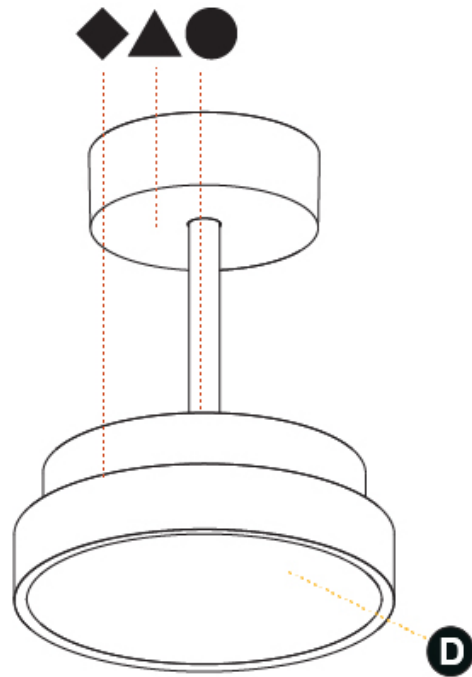

SIGN DIVA TUBE KORONA SUSPENSION

A300024-

PROJECT _____

TYPE _____

SPECIFIER _____

QUANTITY _____

DATE _____

A